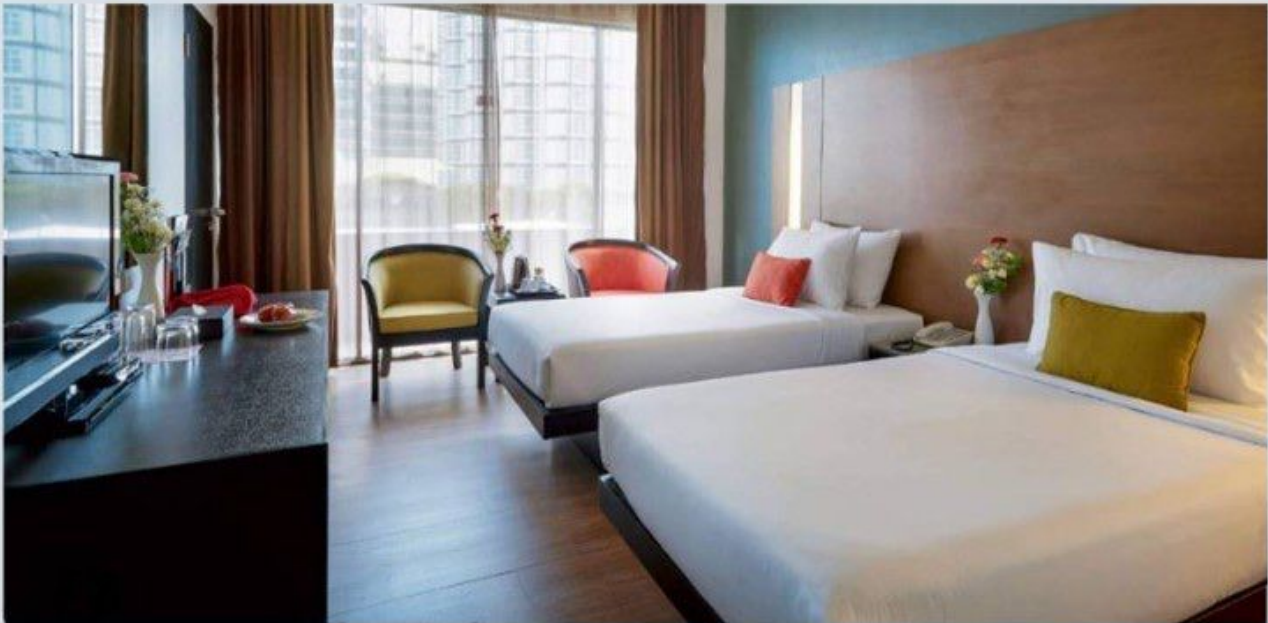

Ambassador
Bangkok

ALTERNATIVE STATE QUARANTINE

IN COLLABORATION WITH

WORLD MEDICAL HOSPITAL

15 Nights 16 Days Quarantine Package

Sales THB ~~45,000.-~~
THB 38,000.-

Standard Room

THB 38,000.- nett for 1 Person (25 sq.m)

- 16 days/15 nights in a single room
- 3 meals a day from our selected menu
- Free Laundry and Pressing Service 4 pieces per day
- Free Wifi
- Airport pickup service from Don Mueang or Suvarnabhumi Airport to hotel (supplement charge 2,000 THB for picking-up from U-Tapao Airport)
- 24-hour nurse on duty to administer twice daily temperature checks and conduct health evaluation
- 3 times COVID-19 swab test

Sales THB ~~49,000.-~~
THB 40,000.-

Standard Room with **Balcony**

THB 40,000.- nett for 1 Person (28 sq.m)

- 16 days/15 nights in a single room
- 3 meals a day from our selected menu
- Free Laundry and Pressing Service 4 pieces per day
- Free Wifi
- Airport pickup service from Don Mueang or Suvarnabhumi Airport to hotel (supplement charge 2,000 THB for picking-up from U-Tapao Airport)
- 24-hour nurse on duty to administer twice daily temperature checks and conduct health evaluation
- 3 times COVID-19 swab test

Medical Services by World Medical Hospital

- Complimentary pick up service on arrival
- Total of Covid-19 screening tests
- 24-hour on-site nurse
- 24-hour emergency ambulance service transfer from hotel to hospital
- Doctor's consultation vis video call between 8.00 hrs. and 17.00 hrs.

Email: salesbkk@amtel.co.th

+66(0)8-6522-5547 / +66(0)9-0972-8666